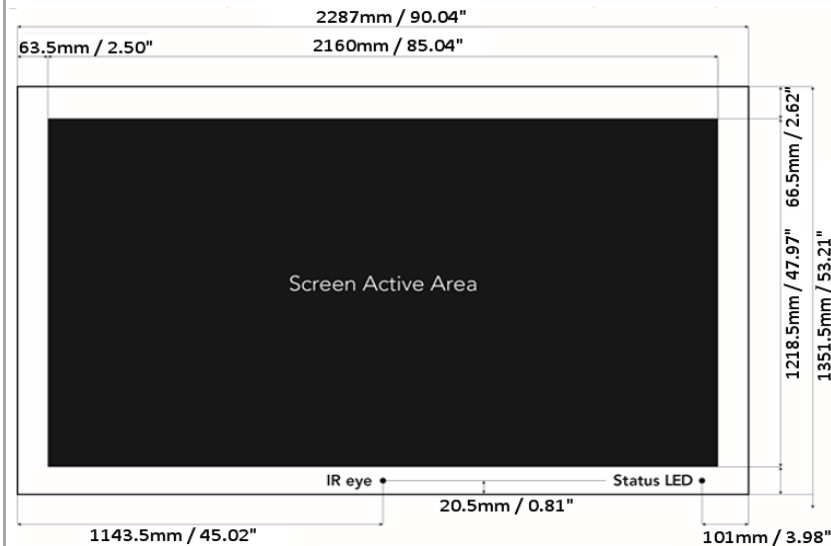

EP 1168285 / US 7,455,412 / EP 1429308 / EP 1809828 / US 7,589,893 / DE 10139890

ad notam[®]

HIDDEN TECHNOLOGY - TECHNOLOGY BECOMES INVISIBLE.

DFU-0980-870**GENERAL INFORMATION**

Article number	DFU-0980-870
Product dimensions *	2287 x 1351.5 x 70 mm (90.04" x 53.21" x 2.76")
Product weight	85 kg (187.39 lbs)
Permitted product usage	For In-Door-Use only
Operating temperature	0 to 50 Celcius (32 to 122 Fahrenheit)
Humidity	20% - 80%
HS Code	85 28 52 91
Packaging type	Carton Box
Packaging dimensions	2557 x 1812 x 350mm (100.67" x 71.34" x 13.78")
Packaging gross volume weight	324kg

DRAWINGS**Frontview****Sideview****Topview**

Drawing measure

mm

inches

ad notam[®]

HIDDEN TECHNOLOGY - TECHNOLOGY BECOMES INVISIBLE.

DFU-0980-870**SPECIFICATION**

Display type (Backlight type)	TFT Thin Film Transistor (LED)
Screen diagonale	97.52" (2477 mm)
Screen active area (WxH) **	2160 x 1218.5 mm (85.04" x 47.97")
Picture format	16:9
Physical resolution	3840 x 2160
Viewing angle	Horizontal (Total / Left / Right): 178 / 89 / 89 Vertical (Total / Up / Down): 178 / 89 / 89
Brightness ***	max. 700 cd/m ²
Contrast	Typical 1200:1
Response time	12 ms
Refresh rate	60 Hz
Power consumption	DC 24V / Standby: 0,3W / 12,5mA / Maximum: 668W / 27.8A
OSD language	Deutsch, English, Espanol, Francais, Italiano, Portugues, Chinese
Certification	UL 60950-1, CAN / CSA 22.2 - 60950-1, CB, FCC, EN 60950-1, EMC 55022, EN 6100-3-2
Lifetime (backlight)	~ 30.000 operating hours