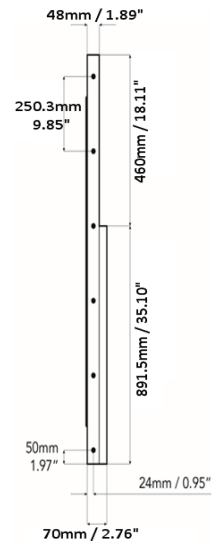

EP 1168285 / US 7,455,412 / EP 1429308 / EP 1809828 / US 7,589,893 / DE 10139890

ad notam[®]

HIDDEN TECHNOLOGY - TECHNOLOGY BECOMES INVISIBLE.

DFU-0980-870**GENERAL INFORMATION**

Article number	DFU-0980-870
Product dimensions *	2287 x 1351.5 x 70 mm (90.04" x 53.21" x 2.76")
Product weight	85 kg (187.39 lbs)
Permitted product usage	For In-Door-Use only
Operating temperature	0 to 50 Celcius (32 to 122 Fahrenheit)
Humidity	20% - 80%
HS Code	85 28 52 91
Packaging type	Carton Box
Packaging dimensions	2557 x 1812 x 350mm (100.67" x 71.34" x 13.78")
Packaging gross volume weight	324kg

DRAWINGS**Frontview****Sideview****Topview**

Drawing measure

mm

inches

ad notam[®]

HIDDEN TECHNOLOGY - TECHNOLOGY BECOMES INVISIBLE.

DFU-0980-870**SPECIFICATION**

Display type (Backlight type)	TFT Thin Film Transistor (LED)
Screen diagonale	97.52" (2477 mm)
Screen active area (WxH) **	2160 x 1218.5 mm (85.04" x 47.97")
Picture format	16:9
Physical resolution	3840 x 2160
Viewing angle	Horizontal (Total / Left / Right): 178 / 89 / 89 Vertical (Total / Up / Down): 178 / 89 / 89
Brightness ***	max. 700 cd/m ²
Contrast	Typical 1200:1
Response time	12 ms
Refresh rate	60 Hz
Power consumption	DC 24V / Standby: 0,3W / 12,5mA / Maximum: 668W / 27.8A
OSD language	Deutsch, English, Espanol, Francais, Italiano, Portugues, Chinese
Certification	UL 60950-1, CAN / CSA 22.2 - 60950-1, CB, FCC, EN 60950-1, EMC 55022, EN 6100-3-2
Lifetime (backlight)	~ 30.000 operating hours