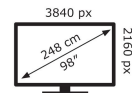

ad notam®

HIDDEN TECHNOLOGY - TECHNOLOGY BECOMES INVISIBLE.

DFU-0980-870

ACCESSORIES

MONITOR

ad notam

DFU-0980-870

245 kWh/1000h

2019/2013

PACKAGE INCLUDES

- 1x DFU Monitor System
- 1x External Power Adaptor
- 1x AC Power Cord
- 1x IR Remote Control Waterproof incl. Batteries
- 1x User Manual

Proprietary and Confidential The information contained in this document is the sole property of ad notam.

Any reproduction in part or in whole without written permission from ad notam is prohibited.

This product, parts, components or the assembly might be part of or protected by one of the following intellectual property rights:

EP 1168285 / US 7,455,412 / EP 1429308 / EP 1809828 / US 7,589,893 / DE 10139890