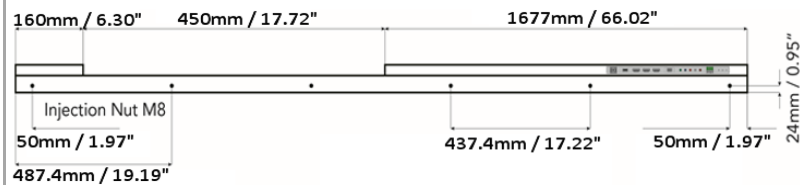

EP 1168285 / US 7,455,412 / EP 1429308 / EP 1809828 / US 7,589,893 / DE 10139890

ad notam[®]

HIDDEN TECHNOLOGY - TECHNOLOGY BECOMES INVISIBLE.

DFU-0980-870**GENERAL INFORMATION**

Article number	DFU-0980-870
Product dimensions *	2287 x 1351.5 x 70 mm (90.04" x 53.21" x 2.76")
Product weight	85 kg (187.39 lbs)
Permitted product usage	For In-Door-Use only
Operating temperature	0 to 50 Celcius (32 to 122 Fahrenheit)
Humidity	20% - 80%
HS Code	85 28 52 91
Packaging type	Carton Box
Packaging dimensions	2557 x 1812 x 350mm (100.67" x 71.34" x 13.78")
Packaging gross volume weight	324kg

DRAWINGS**Frontview****Sideview****Topview**

Drawing measure

mm

inches

ad notam[®]

HIDDEN TECHNOLOGY - TECHNOLOGY BECOMES INVISIBLE.

DFU-0980-870**SPECIFICATION**

Display type (Backlight type)	TFT Thin Film Transistor (LED)
Screen diagonale	97.52" (2477 mm)
Screen active area (WxH) **	2160 x 1218.5 mm (85.04" x 47.97")
Picture format	16:9
Physical resolution	3840 x 2160
Viewing angle	Horizontal (Total / Left / Right): 178 / 89 / 89 Vertical (Total / Up / Down): 178 / 89 / 89
Brightness ***	max. 700 cd/m ²
Contrast	Typical 1200:1
Response time	12 ms
Refresh rate	60 Hz
Power consumption	DC 24V / Standby: 0,3W / 12,5mA / Maximum: 668W / 27.8A
OSD language	Deutsch, English, Espanol, Francais, Italiano, Portugues, Chinese
Certification	UL 60950-1, CAN / CSA 22.2 - 60950-1, CB, FCC, EN 60950-1, EMC 55022, EN 6100-3-2
Lifetime (backlight)	~ 30.000 operating hours