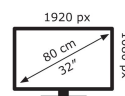

2019/2013

PACKAGE INCLUDES

- 1x DFU Monitor System
- 1x External Power Adaptor
- 1x AC Power Cord
- 1x IR Remote Control Waterproof incl. Batteries
- 1x User Manual