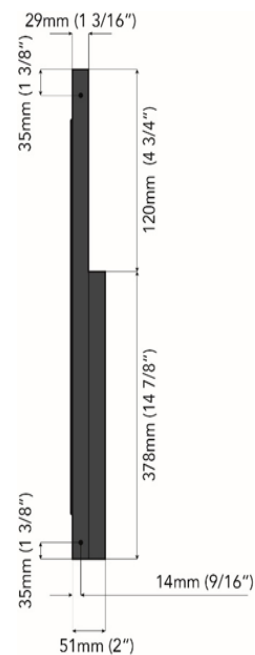

EP 1168285 / US 7,455,412 / EP 1429308 / EP 1809828 / US 7,589,893 / DE 10139890

**ad notam**<sup>®</sup>

HIDDEN TECHNOLOGY - TECHNOLOGY BECOMES INVISIBLE.

**DFU-0320-073****GENERAL INFORMATION**

Article number	DFU-0320-073
Product dimensions *	803 x 498 x 51 mm (31 5/8" x 19 5/8" x 2")
Product weight	12 kg (26.45 lbs)
Permitted product usage	For In-Door-Use only
Operating temperature	0 to 50 Celcius (32 to 122 Fahrenheit)
Humidity	20% - 80%
HS Code	85 28 52 91
Packaging type	Carton Box
Packaging dimensions	910 x 605 x 140mm (35 13/16" x 23 13/16" x 5 1/2")
Packaging gross volume weight	15,4 kg

**DRAWINGS****Frontview****Sideview****Topview**

Drawing measure

mm

inches

**ad notam**<sup>®</sup>

HIDDEN TECHNOLOGY - TECHNOLOGY BECOMES INVISIBLE.

**DFU-0320-073****SPECIFICATION**

<b>Display type (Backlight type)</b>	TFT Thin Film Transistor (LED)
<b>Screen diagonale</b>	31.55" (801,31 mm)
<b>Screen active area (WxH) **</b>	698 x 393 mm (27 1/2" x 15 7/16")
<b>Picture format</b>	16:9
<b>Physical resolution</b>	1920 x 1080
<b>Viewing angle</b>	Horizontal (Total / Left / Right): 178 / 89 / 89 Vertical (Total / Up / Down): 178 / 89 / 89
<b>Brightness ***</b>	max. 800 cd/m <sup>2</sup>
<b>Contrast</b>	Typical 4000:1
<b>Response time</b>	6.5 ms
<b>Refresh rate</b>	60 Hz
<b>Power consumption</b>	DC 24V / Standby: 0,3W/12,5mA / Maximum: 74W/3,08A
<b>OSD language</b>	Deutsch, English, Espanol, Francais, Italiano, Portugues, Chinese
<b>Certification</b>	UL 60950-1, CAN / CSA 22.2 - 60950-1, CB, FCC, EN 60950-1, EMC 55022, EN 6100-3-2
<b>Lifetime (backlight)</b>	~ 30.000 operating hours