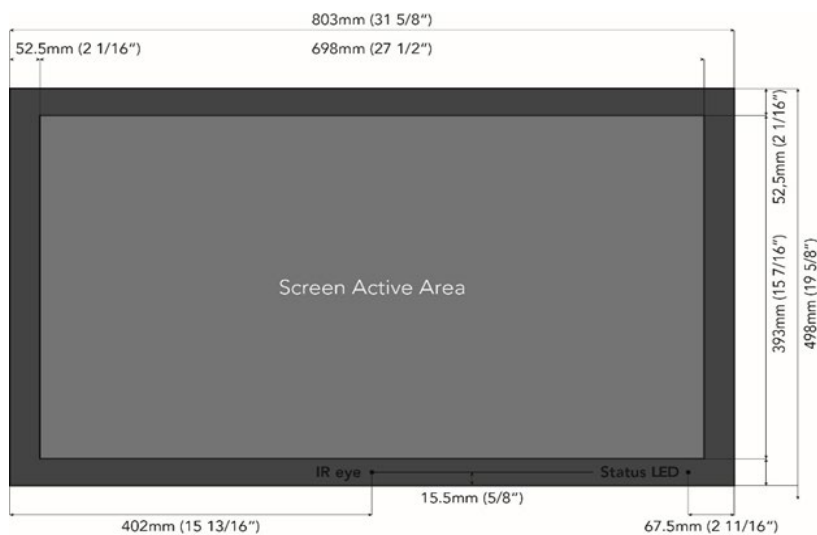

EP 1168285 / US 7,455,412 / EP 1429308 / EP 1809828 / US 7,589,893 / DE 10139890

**ad notam**<sup>®</sup>

HIDDEN TECHNOLOGY - TECHNOLOGY BECOMES INVISIBLE.

**DFU-0320-073****GENERAL INFORMATION**

Article number	DFU-0320-073
Product dimensions *	803 x 498 x 51 mm (31 5/8" x 19 5/8" x 2")
Product weight	12 kg (26.45 lbs)
Permitted product usage	For In-Door-Use only
Operating temperature	0 to 50 Celcius (32 to 122 Fahrenheit)
Humidity	20% - 80%
HS Code	85 28 52 91
Packaging type	Carton Box
Packaging dimensions	910 x 605 x 140mm (35 13/16" x 23 13/16" x 5 1/2")
Packaging gross volume weight	15,4 kg

**DRAWINGS****Frontview****Sideview****Topview**

Drawing measure

mm

inches

**ad notam**<sup>®</sup>

HIDDEN TECHNOLOGY - TECHNOLOGY BECOMES INVISIBLE.

**DFU-0320-073****SPECIFICATION**

<b>Display type (Backlight type)</b>	TFT Thin Film Transistor (LED)
<b>Screen diagonale</b>	31.55" (801,31 mm)
<b>Screen active area (WxH) **</b>	698 x 393 mm (27 1/2" x 15 7/16")
<b>Picture format</b>	16:9
<b>Physical resolution</b>	1920 x 1080
<b>Viewing angle</b>	Horizontal (Total / Left / Right): 178 / 89 / 89 Vertical (Total / Up / Down): 178 / 89 / 89
<b>Brightness ***</b>	max. 800 cd/m <sup>2</sup>
<b>Contrast</b>	Typical 4000:1
<b>Response time</b>	6.5 ms
<b>Refresh rate</b>	60 Hz
<b>Power consumption</b>	DC 24V / Standby: 0,3W/12,5mA / Maximum: 74W/3,08A
<b>OSD language</b>	Deutsch, English, Espanol, Francais, Italiano, Portugues, Chinese
<b>Certification</b>	UL 60950-1, CAN / CSA 22.2 - 60950-1, CB, FCC, EN 60950-1, EMC 55022, EN 6100-3-2
<b>Lifetime (backlight)</b>	~ 30.000 operating hours