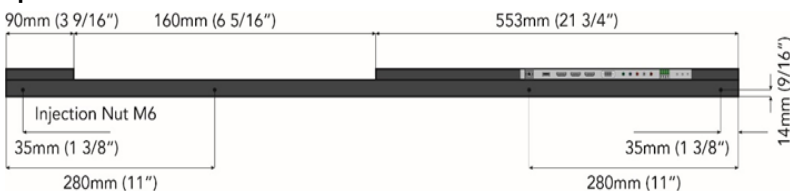

EP 1168285 / US 7,455,412 / EP 1429308 / EP 1809828 / US 7,589,893 / DE 10139890

**ad notam**<sup>®</sup>

HIDDEN TECHNOLOGY - TECHNOLOGY BECOMES INVISIBLE.

**DFU-0320-073****GENERAL INFORMATION**

Article number	DFU-0320-073
Product dimensions *	803 x 498 x 51 mm (31 5/8" x 19 5/8" x 2")
Product weight	12 kg (26.45 lbs)
Permitted product usage	For In-Door-Use only
Operating temperature	0 to 50 Celcius (32 to 122 Fahrenheit)
Humidity	20% - 80%
HS Code	85 28 52 91
Packaging type	Carton Box
Packaging dimensions	910 x 605 x 140mm (35 13/16" x 23 13/16" x 5 1/2")
Packaging gross volume weight	15,4 kg

**DRAWINGS****Frontview****Sideview****Topview**

Drawing measure

mm

inches

**ad notam**<sup>®</sup>

HIDDEN TECHNOLOGY - TECHNOLOGY BECOMES INVISIBLE.

**DFU-0320-073****SPECIFICATION**

<b>Display type (Backlight type)</b>	TFT Thin Film Transistor (LED)
<b>Screen diagonale</b>	31.55" (801,31 mm)
<b>Screen active area (WxH) **</b>	698 x 393 mm (27 1/2" x 15 7/16")
<b>Picture format</b>	16:9
<b>Physical resolution</b>	1920 x 1080
<b>Viewing angle</b>	Horizontal (Total / Left / Right): 178 / 89 / 89 Vertical (Total / Up / Down): 178 / 89 / 89
<b>Brightness ***</b>	max. 800 cd/m <sup>2</sup>
<b>Contrast</b>	Typical 4000:1
<b>Response time</b>	6.5 ms
<b>Refresh rate</b>	60 Hz
<b>Power consumption</b>	DC 24V / Standby: 0,3W/12,5mA / Maximum: 74W/3,08A
<b>OSD language</b>	Deutsch, English, Espanol, Francais, Italiano, Portugues, Chinese
<b>Certification</b>	UL 60950-1, CAN / CSA 22.2 - 60950-1, CB, FCC, EN 60950-1, EMC 55022, EN 6100-3-2
<b>Lifetime (backlight)</b>	~ 30.000 operating hours